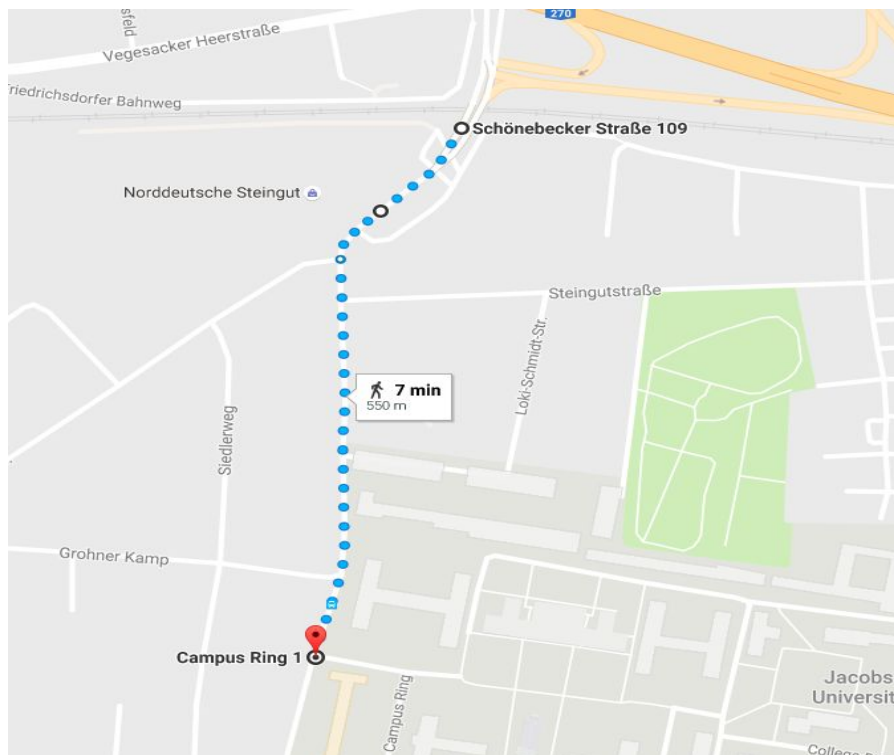

## How do I get to jacobsHack! (Jacobs University)?

**If arriving by plane:** Across the main entrance you will find a tram station. Take Tram 6 in the direction Universität and get off at Bremen Hauptbahnhof (central station) make sure to purchase a tram ticket. Afterwards follow the instructions below.

**If arriving by train:** Check the schedule for the train that goes from Bremen Hauptbahnhof (central station) in the direction of Bremen Farge or Bremen Vegesack on [Deutsche Bahn's website](#) make sure you have a valid ticket. Get off at the 6th stop (Bremen Schönebeck). Once you get off the train, take a right and go up the stairs. Take a right and follow the main road for the next 5 minutes(consult map provided below). The main gate to Jacobs University will be on your left. From there, the building for the event will be the Information Resource Center (IRC). That is the building behind the pond you will see when you enter the campus.

**If driving to Bremen:** We are located in Bremen Vegesack, at the following address: Campus Ring 1, 28759 Bremen, Germany. In case of emergency, or trouble with directions, please contact us at +49 163 4423 215 (Sid), +49 151 2301 6551 (Leo), or +49 176 8712 2456 (Humza).

<https://www.google.com/maps/dir/53.1726526,8.6493904/53.1679805,8.6476007/@53.1708789,8.6465093,17z/data=!4m9!4m8!1m5!3m4!1m2!1d8.6484094!2d53.1719207!3s0x47b12ca36d8707ff:0x34e3408da9cb5593!1m0!3e2>